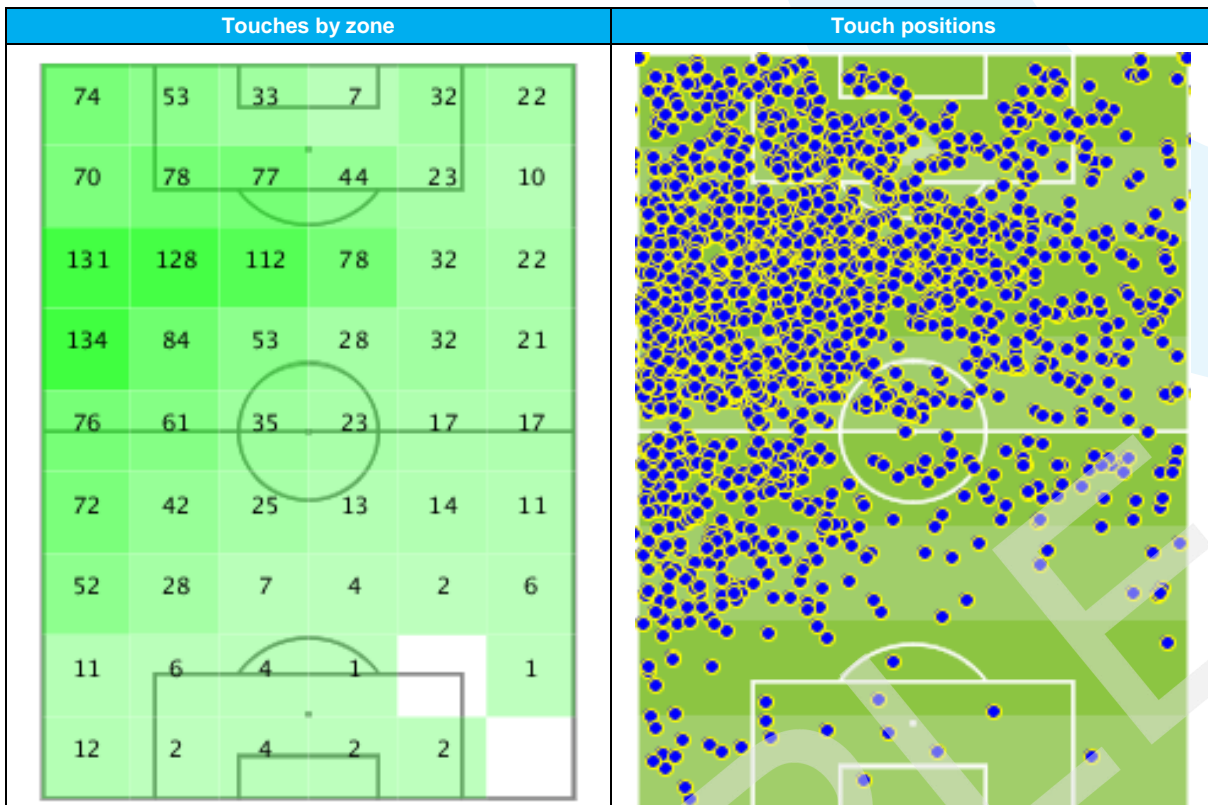

1.3 Attack - Shots

	Total	Per Match	Average for position
Shots on target	64	2.13	0.71
Shots off target	71	2.37	0.67
Hit woodwork	5	0.17	0.04
Blocked shots	28	0.93	0.32
Shots inside penalty area	74	2.47	1.17
Shots outside penalty area	89	2.97	0.53
Accuracy	47%	47%	52%
Conversion rate	16%	16%	17%
Goals (penalties)	22 (2)	0.73 (0.07)	0.23 (0.01)

1.4 Discipline

	Total	Per Match	Average for position
Yellow cards	2	0.07	0.08
Red cards	0	0.00	0
Fouls	20	0.67	0.96
Penalties conceded	0	0.00	0
Fouls suffered	48	1.60	1.1
Offsides	23	0.77	0.39
Substituted off	11	0.37	0.29
Substituted on	0	0.00	0.34

1.5 Fundamentals

	Total	Per Match	Average for position
Fouls won	48	1.6	1.1
Possession lost	596	19.87	10.56
Successful dribbles	80	2.67	0.79
Successful passes	719	23.97	12.6
Crosses	80	2.67	1.57
Lay-offs	48	1.6	1.54
Chances created	61	2.03	0.94
Shots off target	71	2.37	0.67
Shots on target	64	2.13	0.71
Goals (penalty)	22 (2)	0.73 (0.07)	0.23 (0.01)

2 Attempt Analysis - Memphis Depay

Shots		Goals	
			
	Total		Total
Right foot	132	Right foot	16
Left foot	22	Left foot	4
Head	9	Head	2
Other	0	Other	0
Total	163	Total	22

Yellow = goal, green = on target saved, red = shot off target, blue = shots against woodwork and black = blocked shots.