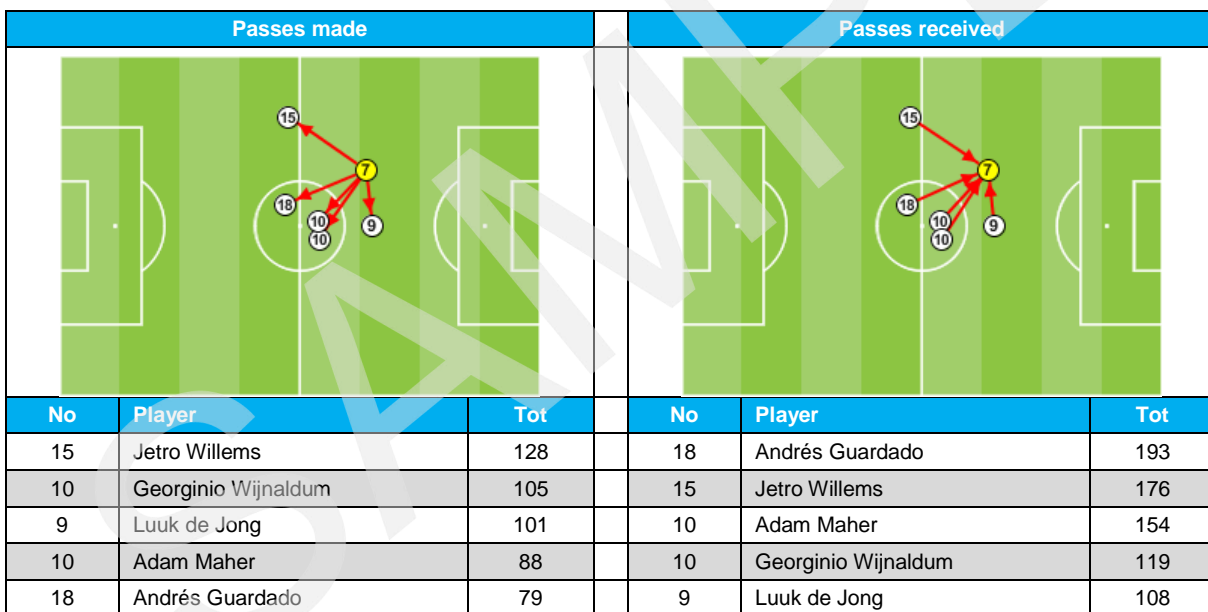

2 Attempt Analysis - Memphis Depay

Shots		Goals	
	Total		Total
Right foot	132	Right foot	16
Left foot	22	Left foot	4
Head	9	Head	2
Other	0	Other	0
Total	163	Total	22

Yellow = goal, green = on target saved, red = shot off target, blue = shots against woodwork and black = blocked shots.