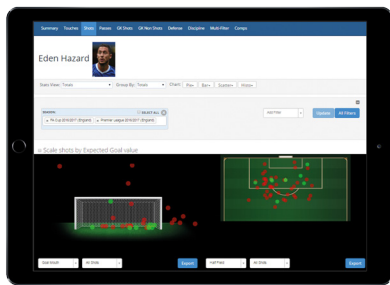

**Create and export visualisations at player and team level**

**Bespoke cross-competition rankings across a range of performance metrics**

**Integration of advanced metrics including Expected Goals**

**Create customised graphics synchronised with HD match footage provided by Scout7**

The online tool houses detailed Opta performance data and enables you to perform comprehensive analysis at league, club and player level. By presenting this detailed material in a customised, dynamic format, ProVision represents OptaPro's most innovative layer of data-led analysis.

### Features of ProVision

- Detailed data from over 40 competitions
- Dynamic rankings, comparisons and analysis across multiple competitions
- Filterable graphics linked to HD video footage
- Integration of advanced metrics, including Expected Goals and Expected Assists
- Created customised reports
- Minute-by-minute breakdown and aggregated season metrics
- Available on all devices