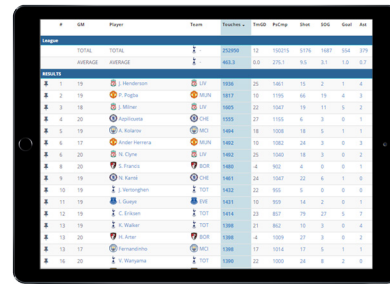

Create and export visualisations at player and team level

Bespoke cross-competition rankings across a range of performance metrics

Integration of advanced metrics including Expected Goals

Create customised graphics synchronised with HD match footage provided by Scout7