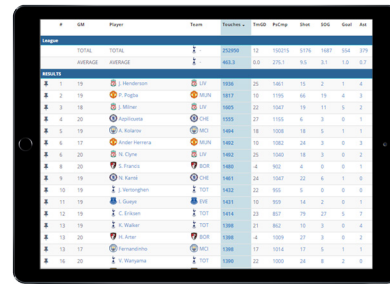

**Create and export visualisations at player and team level**

**Bespoke cross-competition rankings across a range of performance metrics**

**Integration of advanced metrics including Expected Goals**

**Create customised graphics synchronised with HD match footage provided by Scout7**