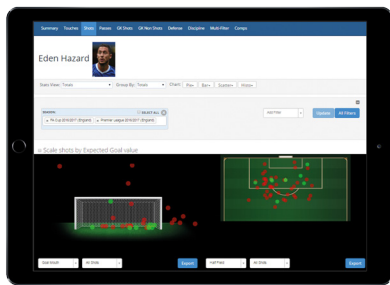

Create and export visualisations at player and team level

Bespoke cross-competition rankings across a range of performance metrics

Integration of advanced metrics including Expected Goals

Create customised graphics synchronised with HD match footage provided by Scout7

The online tool houses detailed Opta performance data and enables you to perform comprehensive analysis at league, club and player level. By presenting this detailed material in a customised, dynamic format, ProVision represents OptaPro's most innovative layer of data-led analysis.

Features of ProVision

- Detailed data from over 40 competitions
- Dynamic rankings, comparisons and analysis across multiple competitions
- Filterable graphics linked to HD video footage
- Integration of advanced metrics, including Expected Goals and Expected Assists
- Created customised reports
- Minute-by-minute breakdown and aggregated season metrics
- Available on all devices